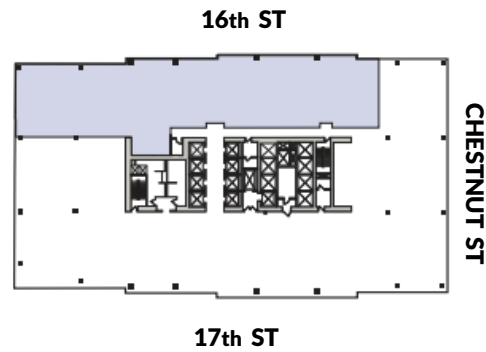

2 LIBERTY PLACE  
50 S. 16 STREET  
PHILADELPHIA, PA

26<sup>th</sup> FLOOR  
9696 RSF

CONTACT US:

MORGAN C. MURRAY | Vice President | +1 215 561 8961 | [morgan.murray@cbre.com](mailto:morgan.murray@cbre.com) | Licensed: PA  
JOSEPH P. MCMANUS | Executive Vice President | +1 215 561 8960 | [joe.mcmanus@cbre.com](mailto:joe.mcmanus@cbre.com) | Licensed: PA