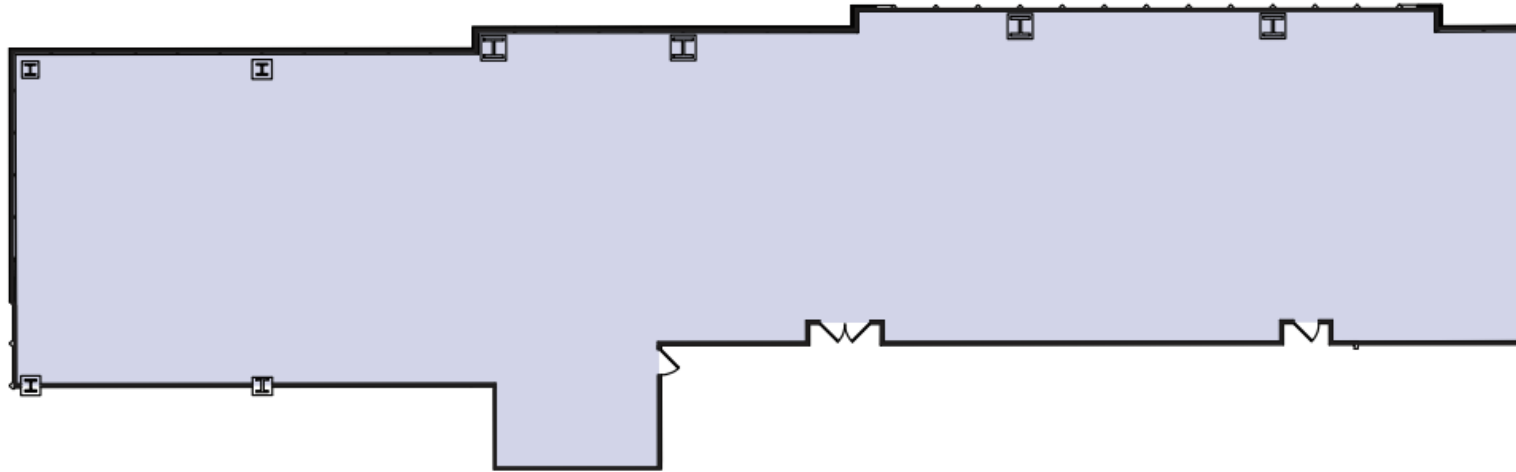

2 LIBERTY PLACE  
50 S. 16 STREET  
PHILADELPHIA, PA

26<sup>th</sup> FLOOR  
9696 RSF

CONTACT US:

MORGAN C. MURRAY | Vice President | +1 215 561 8961 | [morgan.murray@cbre.com](mailto:morgan.murray@cbre.com) | Licensed: PA  
JOSEPH P. MCMANUS | Executive Vice President | +1 215 561 8960 | [joe.mcmanus@cbre.com](mailto:joe.mcmanus@cbre.com) | Licensed: PA