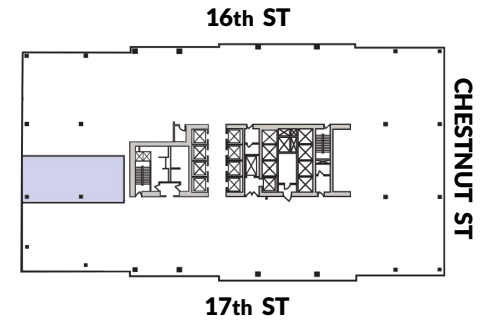

2 LIBERTY PLACE
50 S. 16 STREET
PHILADELPHIA, PA

25th FLOOR
1,576 RSF

CONTACT US:

MORGAN C. MURRAY | Vice President | +1 215 561 8961 | morgan.murray@cbre.com | Licensed: PA
JOSEPH P. MCMANUS | Executive Vice President | +1 215 561 8960 | joe.mcmanus@cbre.com | Licensed: PA