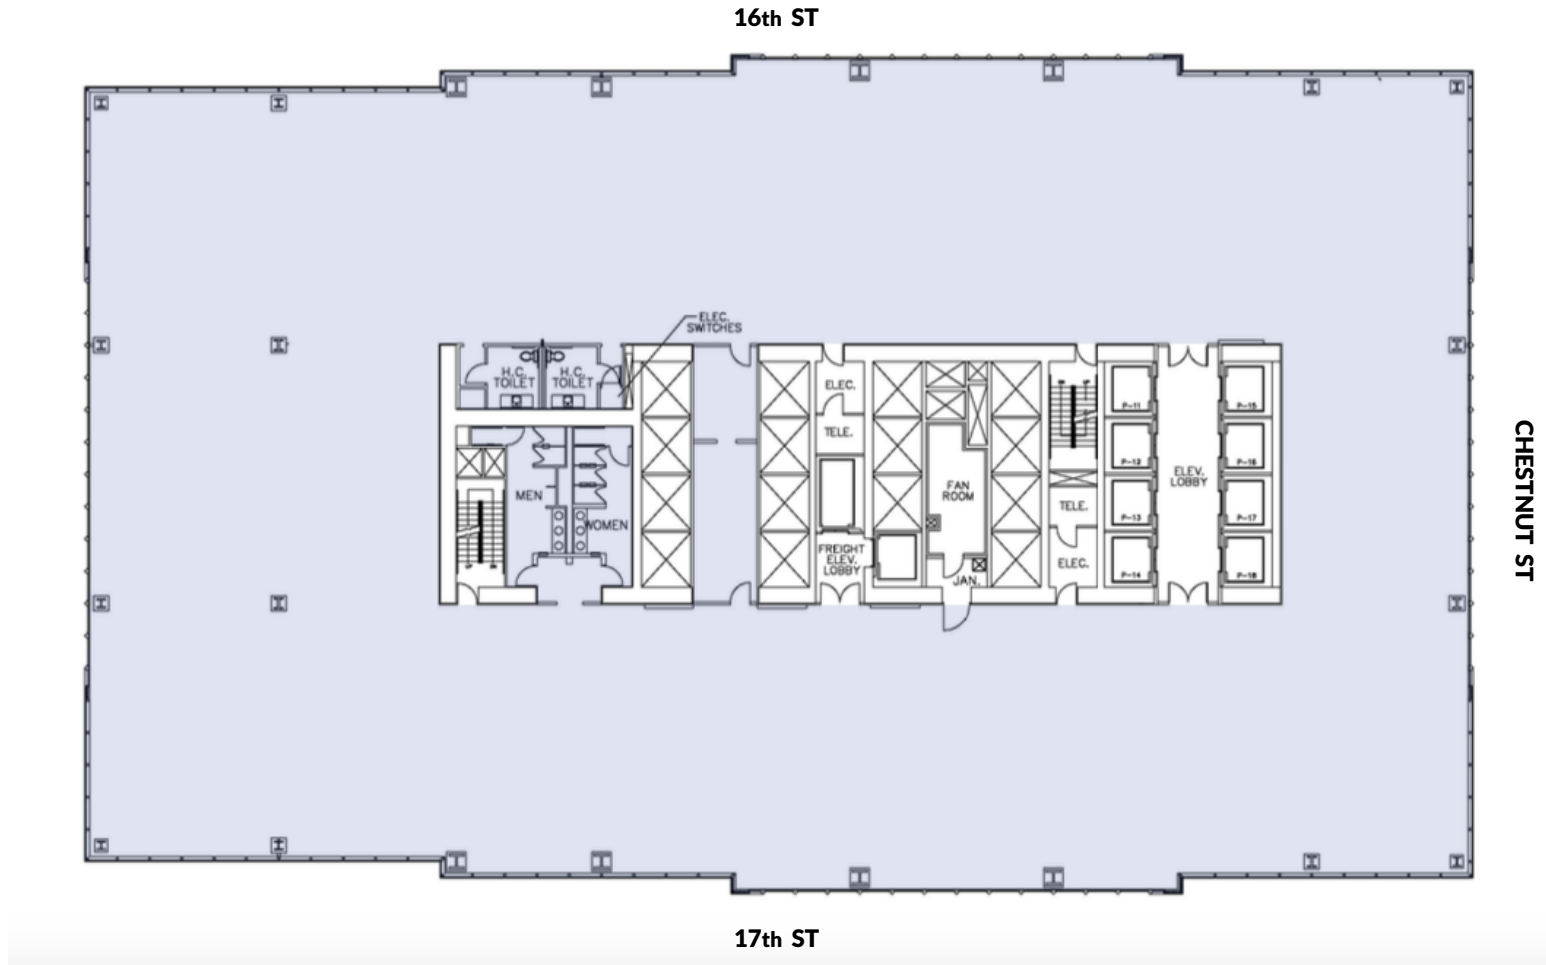

2 LIBERTY PLACE
50 S. 16 STREET
PHILADELPHIA, PA

17th FLOOR
27,543 divisible RSF

CONTACT US:

MORGAN C. MURRAY | Vice President | +1 215 561 8961 | morgan.murray@cbre.com | Licensed: PA
JOSEPH P. MCMANUS | Executive Vice President | +1 215 561 8960 | joe.mcmanus@cbre.com | Licensed: PA