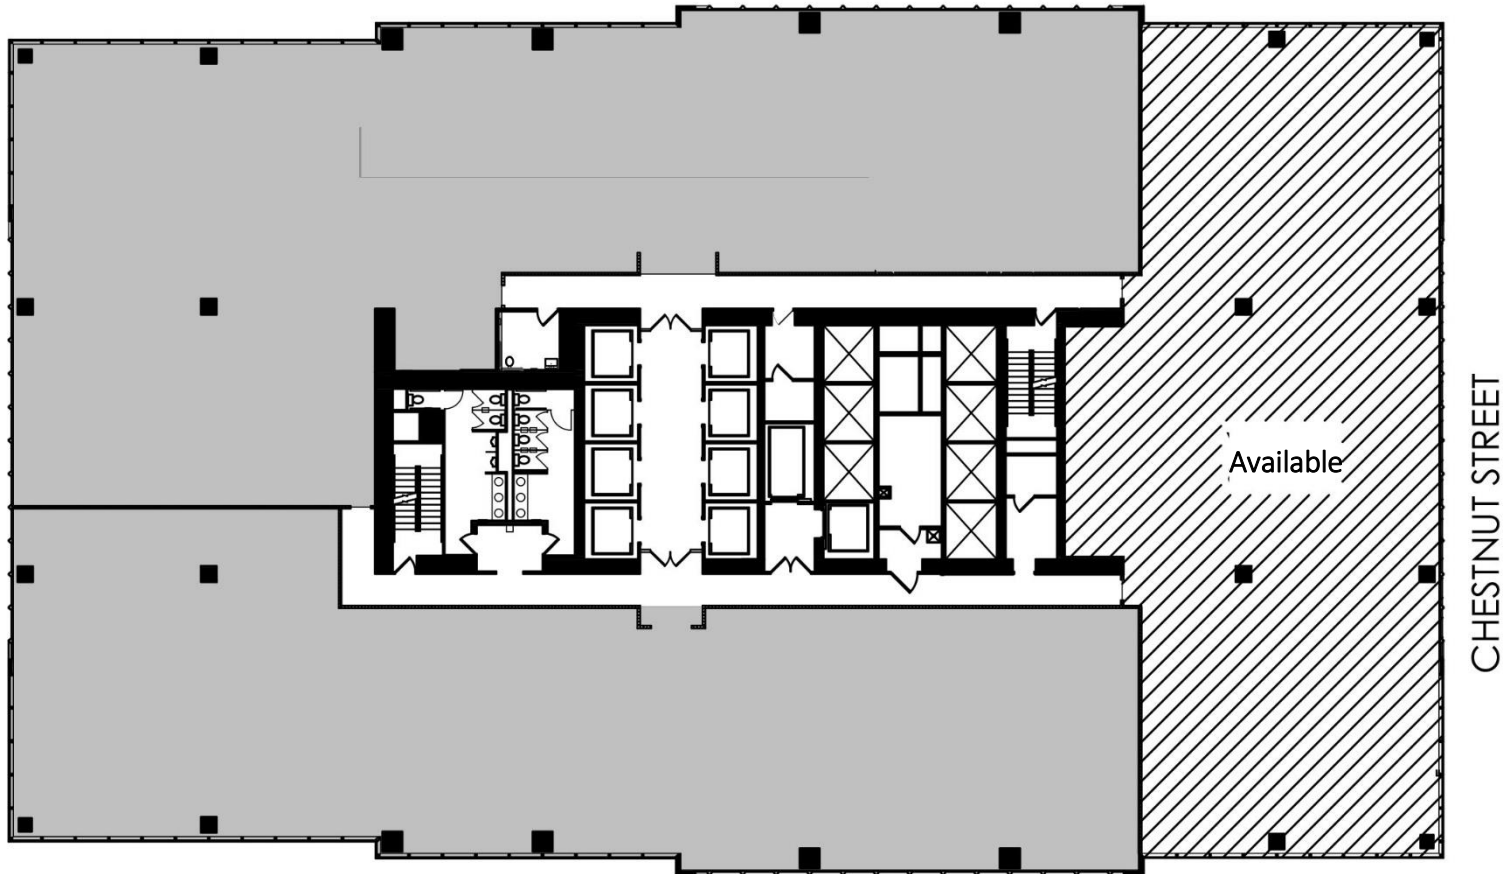

2 Liberty Place
50 S. 16th Street
Philadelphia, PA 19102

28th Floor | 7,637 SF

SHOPS AT LIBERTY PLACE

Morgan Murray | Principal | (o) 215.999.2873 | (c) 610.357.0725 | mmurray@msraphilly.com

Joseph McManus | Principal | (o) 215.999.4008 | (c) 215.292.3385 | jmcmanus@msraphilly.com