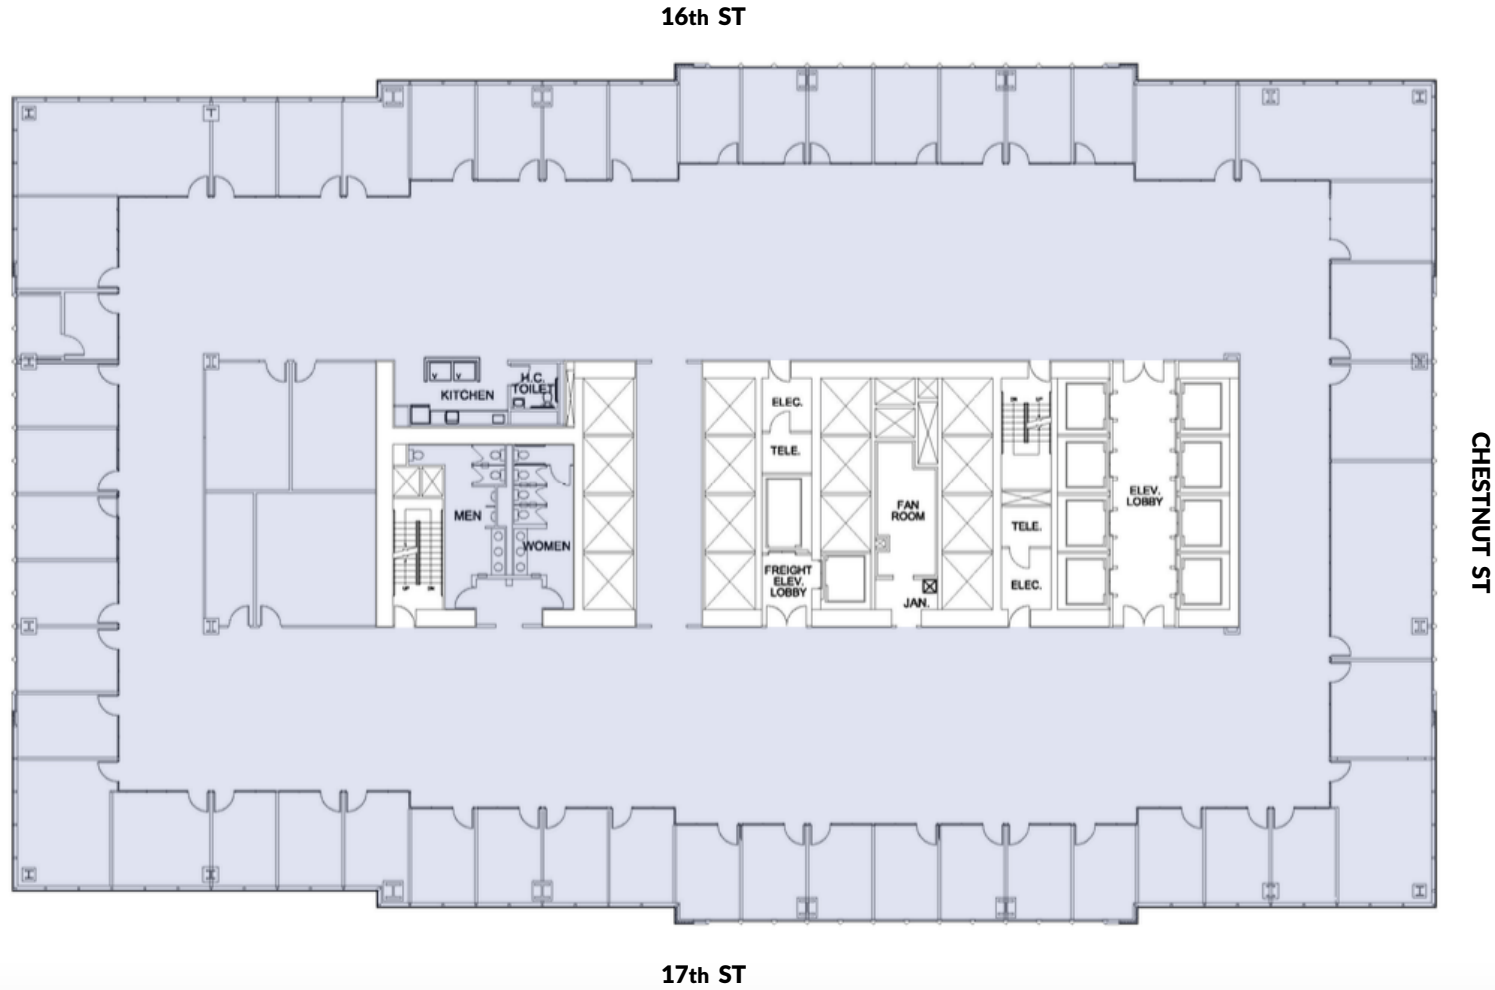

2 LIBERTY PLACE
50 S. 16 STREET
PHILADELPHIA, PA

18th FLOOR
27,543 RSF

CONTACT US:

MORGAN C. MURRAY | Vice President | +1 215 561 8961 | morgan.murray@cbre.com | Licensed: PA
JOSEPH P. MCMANUS | Executive Vice President | +1 215 561 8960 | joe.mcmanus@cbre.com | Licensed: PA