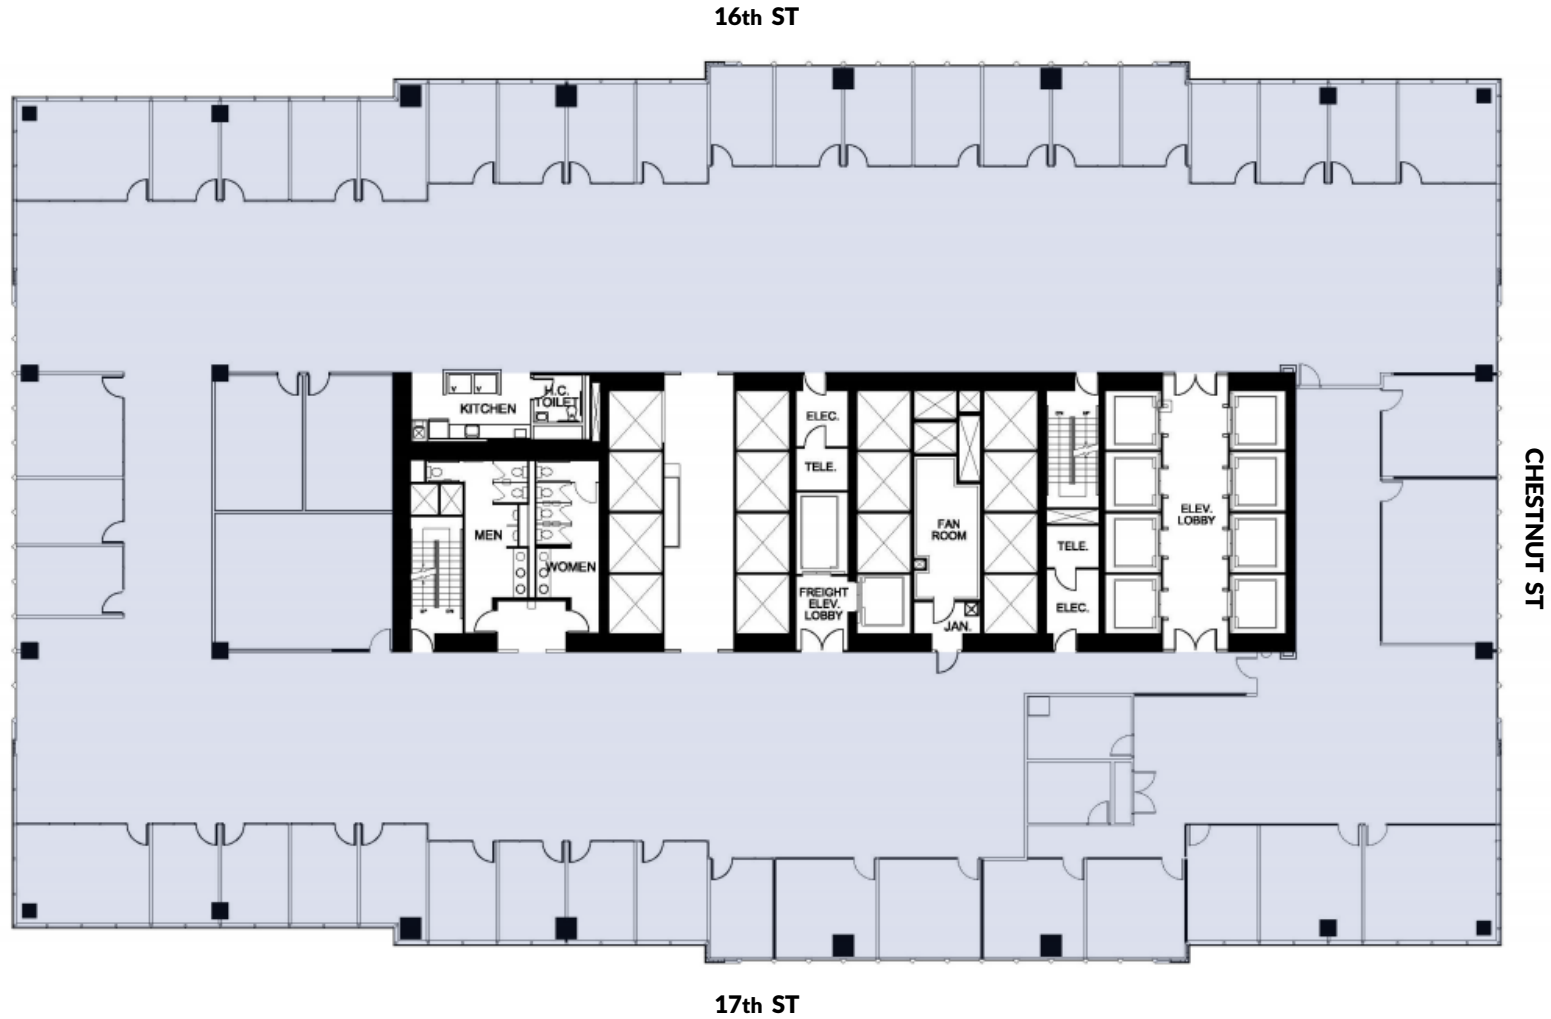

2 LIBERTY PLACE
50 S. 16 STREET
PHILADELPHIA, PA

16th FLOOR
27,543 RSF

CONTACT US:

MORGAN C. MURRAY | Vice President | +1 215 561 8961 | morgan.murray@cbre.com | Licensed: PA
JOSEPH P. MCMANUS | Executive Vice President | +1 215 561 8960 | joe.mcmanus@cbre.com | Licensed: PA